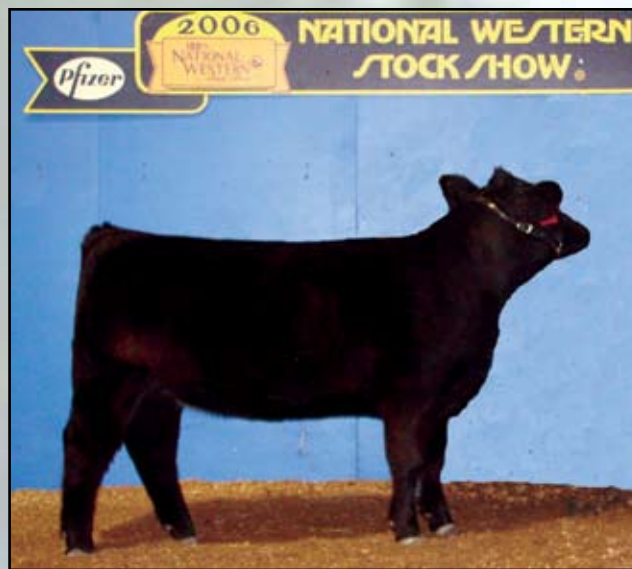

EPDs: BW +1.2, WW +4, YW +11, Milk -1, M&G +1

MISS SAMIRAL C340 PC6108

This powerful double bred Sambo female has produced 23 produce, one of which was "Phenomenon," and others of notable standing. C340's excellent performance, longevity, pedigree and EPDs almost demanded that we place this black and polled female in the industry's latest technological reproduction programs along with her daughter, "Phenomenon." This female's 23 produce now serve in 9 separate breeding establishments. She is a thick-made, high performing female and a producer of high performing offspring that will continue to make Braunvieh history in the future.

Performance Females

New Additions to the BOR Herd

Miss DRR CHICA R144 - PB53676

2006 National Western Junior Heifer Calf Champion and purchased in the National Braunvieh Sale from Double R Ranch, Mayetta, KS. This polled purebred has the kind of performance, conformation and disposition that we strive to place in our herd.

EPDs: BW +0.4, WW +7, YW +7, Milk +2, M&G +6

MS DLT SHANIA 432 - PB51320

Shania is a double bred Polled Black Flash, double bred Durable Jerry and double bred Miss Polled Eagle E516 making her a very attractive female for the BOR cow herd. Black and polled as well as inbred, she will add to our program. Purchased from Dean Thernes at 2006 National Western.